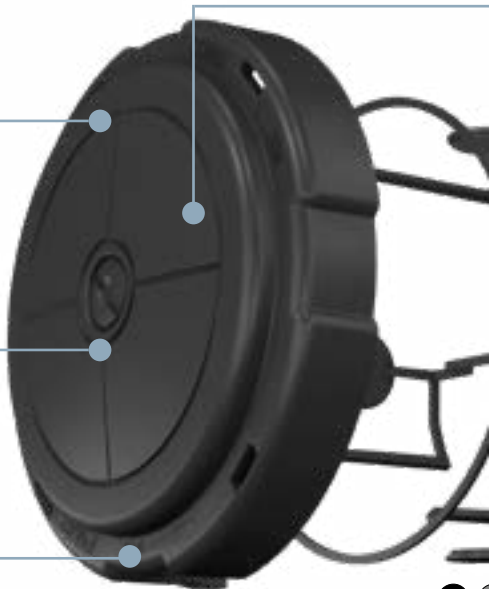

 **COMBI**
by WISKA

WISKA ®
make power smile

COMBI® 304
The circular junction box

COMBI® 304 Switch

As well as the standard flat screw top lid, WISKA also offers the COMBI® 304 with a rotary switch. Perfect for domestic, commercial and industrial applications.

Introducing the COMBI® 304

Our NEW circular COMBI® junction box (ø 82 x 57 mm, mounting distance 90 mm).

IP66 / 67 protection against moisture and dust.

Flat lid: Bayonet cap (screwed by a quarter turn).

Unique hook closing mechanism to prevent unauthorised access. Tool required to gain access once closed.

Available in black and white.

Rotary switch lid options also available.

UV and Ozone resistant.
Suitable for indoors and out.

Mounted using external lugs.

4 x M20 threaded membrane entries.

Available in 3 colours.

The COMBI® series

Since 1993 our iconic **COMBI® junction box** has been the **enclosure of choice** for professional electricians, installers, engineers and designers across the world.