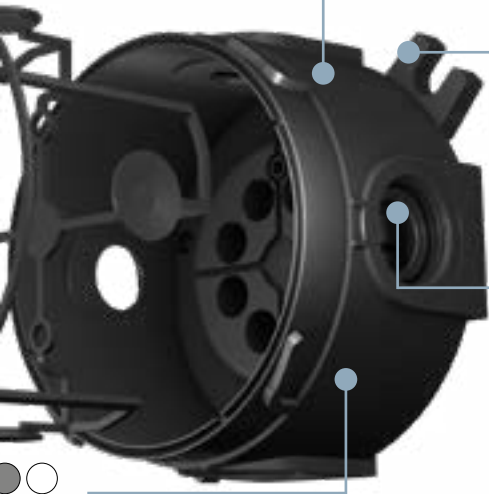

 **COMBI**
by WISKA

WISKA ®
make power smile

COMBI® 304
The circular junction box

COMBI® 304 Switch

As well as the standard flat screw top lid, WISKA also offers the COMBI® 304 with a rotary switch. Perfect for domestic, commercial and industrial applications.

Introducing the COMBI® 304

Our NEW circular COMBI® junction box (ø 82 x 57 mm, mounting distance 90 mm).

IP66 / 67 protection against moisture and dust.

Flat lid: Bayonet cap (screwed by a quarter turn).

Unique hook closing mechanism to prevent unauthorised access. Tool required to gain access once closed.

Available in black and white.

Rotary switch lid options also available.

UV and Ozone resistant.
Suitable for indoors and out.

Mounted using external lugs.

4 x M20 threaded membrane entries.

Available in 3 colours.

The COMBI® series

Since 1993 our iconic **COMBI® junction box** has been the **enclosure of choice** for professional electricians, installers, engineers and designers across the world.