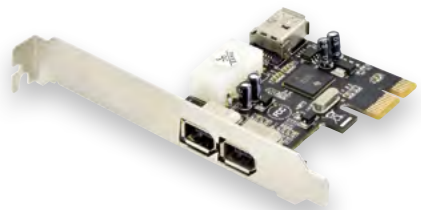

PCI Express Card, Firewire 1394a (2+1 ports)

- 2x external and 1x internal IEEE 1394 ports, 6-pin
- Installs in any available PCI-Express slot with different lane width
- Data transferrate 100 / 200 / 400 Mbps

- Data transfer rate 100Mbps / 200Mbps / 400Mbps
- Operating temperature: 0 °C ~ 70 °C
- Operating humidity: 25% - 65% RH (non-condensing)
- Supports Windows 10, 8, 7, Vista and XP