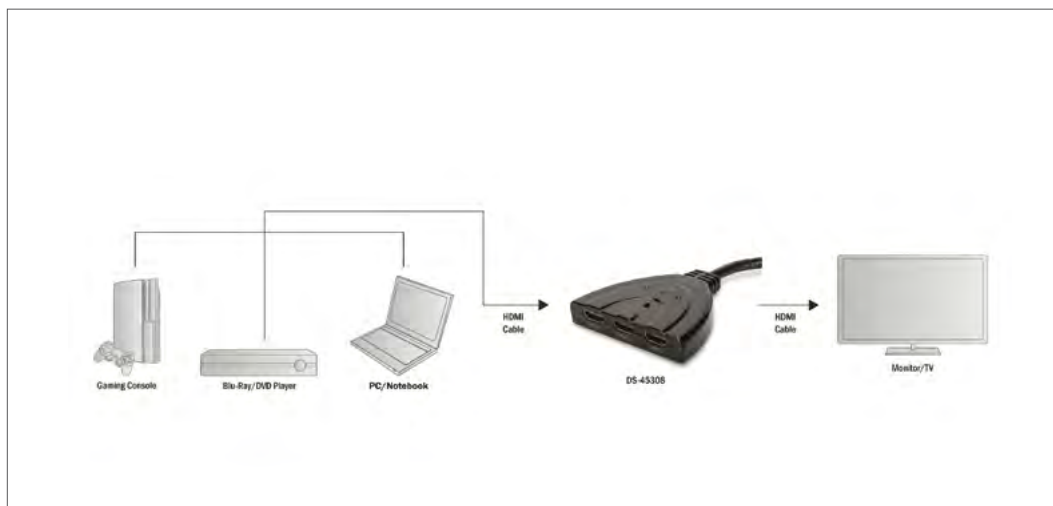

- Entdecken Sie das volle Potenzial von 4K UHD - Unterstützt Ultra HD 4K2K (60 Hz)
- Bequemes Wechsel zwischen bis zu 3 HDMI-Quellen, ohne lästiges Umstecken
- Unterstützt 4K, Full HD, Full 3D, 4K2K Video
- Unterstützt 600 MHz Bandbreite - 6 GBit/s Transferrate pro Kanal / 18 Gbit/s über alle Kanäle
- Unterstützt HDCP 2.2

DIGITUS® UHD HDMI Switch (Pigtail), 3x1

- Discover the full potential of 4K UHD - Supports Ultra HD 4K2K (60 Hz)
- Convenient switching between up to 3 HDMI sources, without the hassle of reconnection
- Supports 4K, Full HD, Full 3D, 4K2K video
- Supports 600 MHz bandwidth - 6 Gbit/s transfer rate per channel / 18 Gbit/s over all channels
- Supports HDCP 2.2

Technical Features

- Discover the full potential of 4K UHD - Supports Ultra HD 4K2K (60 Hz)
- HDMI connections: 3 inputs, 1 output
- Convenient switching between up to 3 HDMI sources, without the hassle of reconnection
- Supports 4K, Full HD, Full 3D, 4K2K video
- Supports HDTV
- HDMI bandwidth: 600 MHz (max.)
- HDMI transfer rate: 6.0 Gbit/s per channel - 18.0 Gbit/s over all channels
- Supports Deep Color: 12 bits per channel, in total 36 bits
- Complies with Standard HDMI / High Speed HDMI

- Supports compressed audio formats, e.g., DTS Digital, Dolby Digital (including DTS-HD and Dolby True HD)
- Supports Standard audio, DSD audio, HD (HBR) audio
- Supports HDCP 2.2
- Clean black plastic housing
- Dimensions: L 8.0 x W 6.0 x H 2.0 cm
- Weight: 90g