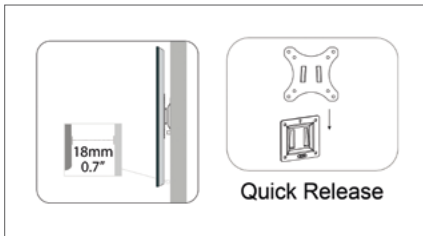

**DIGITUS® Universal Wandhalterung
für Monitore bis 69cm (27")**

- Nur 18mm Wandabstand
- Integrierte Wasserwaage zur einfachen Montage

Technical Features

- Suitable for standard VESA mounting patterns of 75 x 75 and 100 x 100 mm
- For monitors up to 69 cm (27") and with a maximum weight of 18 kg
- Minimal mounting profile from wall (18 mm)

**DIGITUS® Universal Wall Mount for
monitors up to 69 cm (27")**

- Minimal mounting profile from wall (18 mm)
- Integrated spirit level for easy mounting

- Integrated spirit level for easy mounting
- Weight: 0.3 kg
- Dimensions: 120 x 120 x 18 mm

DA-90303-1 383123 | Universal Wall Mount for monitors up to 69 cm (27")

**DIGITUS® Universal Wandhalterung
für Monitore bis 94cm (37")**

- Nur 18mm Wandabstand
- Integrierte Wasserwaage zur einfachen Montage

Technical Features

- Suitable for standard VESA mounting patterns of 75 x 75, 100 x 100, 200 x 100, and 200 x 200 mm.
- For monitors up to 94 cm (37") and with a maximum weight of 37 kg
- Minimal mounting profile from wall (18 mm)

**DIGITUS® Universal Wall Mount for
monitors up to 94 cm (37")**

- Minimal mounting profile from wall (18 mm)
- Integrated spirit level for easy mounting

- Integrated spirit level for easy mounting
- Weight: 0.7 kg
- Dimensions: 220 x 220 x 18 mm