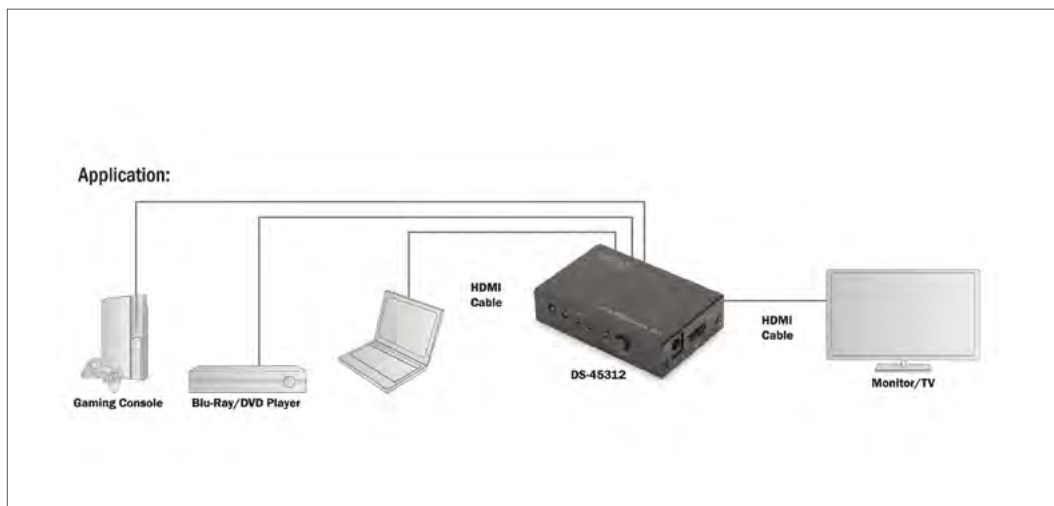

DIGITUS® UHD HDMI Switch, 3x1

- Discover the full potential of UHD - Supports Ultra HD 4K2K (60Hz)
- Convenient change between up to 3 HDMI sources, without the hassle of inconvenient reconnecting
- Supports 4K, Full HD, Full 3D, 4K2K video
- Supports HDCP 2.2
- Supports 600 MHz (max.) bandwidth - 6 Gbit/s (max.) transfer rate per channel
- Supports compressed audio formats, for example, DTS Digital, Dolby Digital (including DTS-HD and Dolby TrueHD)

Technical Features

- Discover the full potential of UHD - Supports Ultra HD 4K2K (60Hz)
- Convenient change between up to 3 HDMI sources, without the hassle of inconvenient reconnecting
- HDMI connections: 3 inputs, 1 output
- Supports 4K, Full HD, Full 3D, 4K2K video
- Supports HDCP 2.2
- Supports HDTV
- HDMI bandwidth: 600 MHz (max.)
- Supports 600 MHz (max.) bandwidth - 6 Gbit/s (max.) transfer rate per channel
- Supports Deep Color: 12 bits per channel

- Complies with Standard HDMI / High Speed HDMI
- Supports compressed audio formats, for example, DTS Digital, Dolby Digital (including DTS-HD and Dolby TrueHD)
- Supports Standard audio, DSD audio, HD (HBR) audio
- Includes remote control
- Metal housing, black
- Dimensions: L 8.0 x W 5.1 x 2.0 cm
- Weight: 110 g