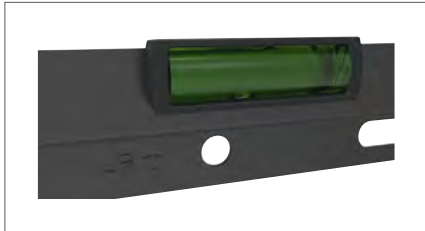

DIGITUS® Universal LED/LCD Monitor Wandhalterung

- Universell geeignet für alle LED, LCD und Plasma TVs mit Befestigungsmöglichkeit nach VESA-Norm
- Zur Wandbefestigung für Geräte mit Bilddiagonale von 82cm (32") bis 140cm (55")
- Frei einstellbarer vertikaler Neigungswinkel bis 10°
- Mitgelieferte Wasserwaage zur Montage
- Federsicherung zur Arretierung des TV Gerätes in der Halterung

Technical Features

- Suitable for VESA mounting patterns of 200 x 200, 300 x 300, 400 x 200, and 400 x 400 mm
- Maximum load bearing capacity: up to 35 kg
- Weight: 1.2 kg
- Dimensions: 498 x 425 x 34 mm
- Universally suitable for all LED, LCD, and plasma TVs with a mounting option in accordance with the VESA