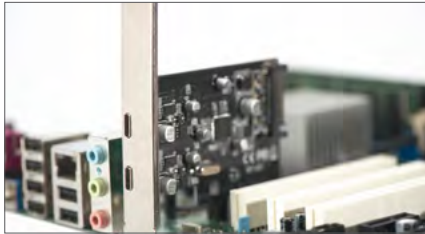

DIGITUS® USB 3.0 to VGA adapter

- Compliant with USB specifications 3.0
- Full HD resolution up to 1080p
- Supports multiple display modes on one PC: primary, extended, mirror
- Add or remove monitor without system reboot

Technical Features

- Extends your desktop workspace (dual display); add-on monitor, TV or projector via USB
- User-friendly application: screen rotation, multi-display management, smart monitor ID detection (EDID)

- Up to 2 graphic adapter simultaneously for PC
- USB bus powered
- Supports Windows 10, 8, 7

DA-70840 390725 | USB 3.0 to VGA adapter

DIGITUS® PCIe USB 3.1 Karte Typ C

- USB 3.1 Super Speed bis zu 10 Gbits
- Ergänzt Ihren Computer um 2 USB Typ C Ports
- PCI Express Dual Link Schnittstelle

DIGITUS® PCIe USB 3.1 Card Type C

- USB 3.1 SuperSpeed up to 10 Gbps
- Provides your computer with two additional USB Type C ports
- PCI Express Dual Link interface

- the mainboard
- For PCIe interfaces with dual link only
- Overvoltage protection
- Supports Remote Wakeup Function with keyboard or mouse
- Windows Vista/7/8/8.1/10