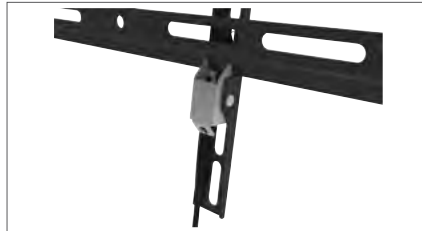

DIGITUS® Universal LED/LCD Monitor Wall Mount

- Universally suitable for all LED, LCD, and plasma TVs with a mounting option in accordance with the VESA standard
- For wall-mounting devices with a screen diagonal of 82 cm (32") to 140 cm (55")
- Freely adjustable vertical tilt angle up to 10 °
- Spirit level included for installation
- Spring protection to lock the TV in the mount

- standard
- For wall-mounting devices with a screen diagonal of 82 cm (32") to 140 cm (55")
- Freely adjustable vertical tilt angle up to 10 degrees
- Spirit level included for installation
- Spring protection to lock the TV in the mount