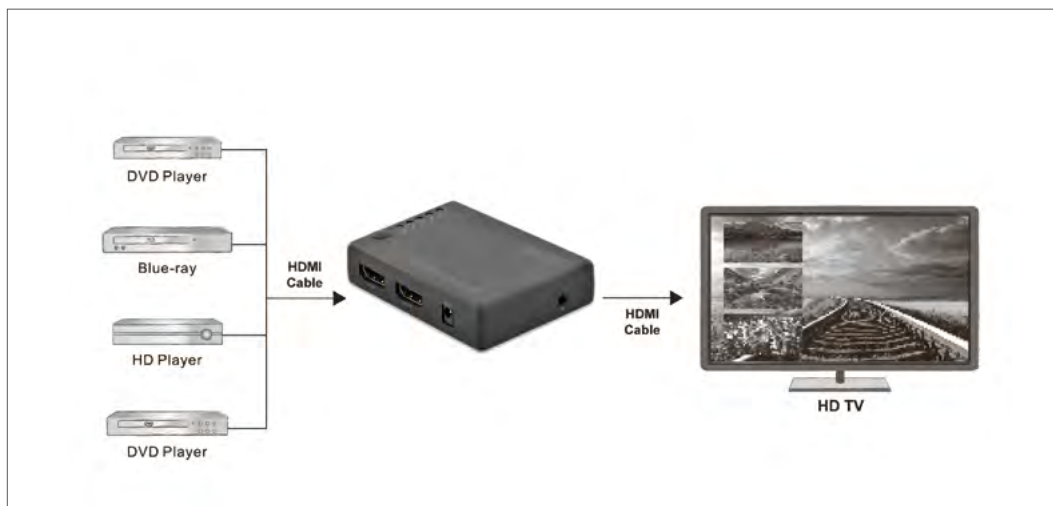

DIGITUS® 4K HDMI Switch, 4x1

- **BIB (Bild im Bild) Unterstützung** - Lassen Sie sich eine Miniaturansicht Ihrer angeschlossenen HDMI Signale anzeigen
- **Wechseln zwischen den HDMI-Geräten bequem per Fernbedienung, über intelligente automatische Erkennung oder alternativ per Schalter am Switch selbst**
- **Unterstützt 4K Ultra HD (30Hz), 4K2K Video**
- **Unterstützt Full HD, Full 3D, 4K2K Video**

DIGITUS® 4K HDMI Switch, 4x1

- **PIP (Picture-in-Picture) capable** – display content via your HDMI signals in a second, smaller window
- **Comfortably switch between the HDMI devices via remote control, intelligent automatic detection, or by using a button on the switch itself**
- **Supports 4K Ultra HD (30 Hz), 4K2K video**
- **Supports Full HD, Full 3D, 4K2K video**

Technical Features

- HDMI connections: 4 inputs, 1 output
- Supports Ultra HD (30 Hz), 4096 x 2160 pixel resolution
- Supports 4K, Full HD, Full 3D, 4K2K video
- Supports HDTV
- PIP (Picture-in-Picture) capable – display content via your HDMI signals in a second, smaller window
- Supports Deep Color: 16 bits per channel, in total 48 bits
- Status LEDs (connection status)
- Standard/high-speed HDMI compliant
- Supports compressed audio formats, for example, DTS Digital, Dolby Digital (including DTS-HD and Dolby True HD)
- Supports Standard audio, DSD audio, HD (HBR) audio
- Includes remote control and infrared receiver
- Power supply unit (5 V/1 A)
- Dimensions: L 8.0 x W 5.8 x D 1.8 cm